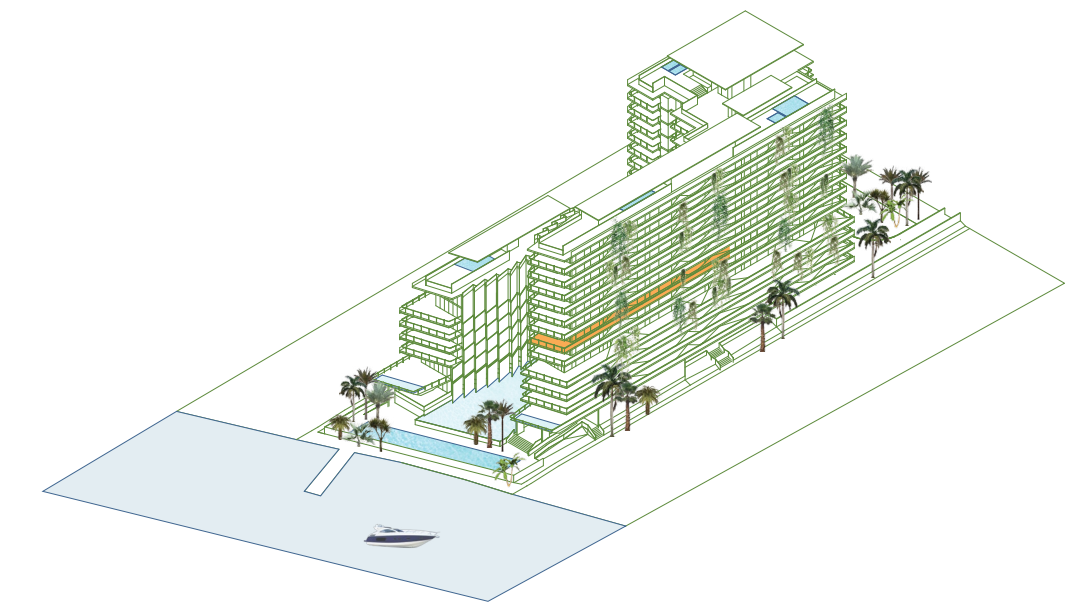

- / Porte-cochère drop-off
- / Lush landscape from arrival to bay designed by Ateliers Jean Nouvel
- / Central lagoon with sun deck, aquatic plants, and infinity edge
- / Concierge; 24-hour lobby attendant
- / Sun deck with 116-foot swimming pool and hot tub overlooking Biscayne Bay
- / Pool service
- / Full service valet parking
- / Café and juice bar
- / Lagoon fitness and wellness center
- / Residents' lounge
- / Bicycle and water sports storage
- / Dock access
- / Monad Terrace bicycles and paddle boards

FEATURES

- / 10-foot ceilings
- / Floor-to-ceiling sliding doors opening up to 5 feet
- / Custom wood floors throughout
- / Private elevator access with direct access from garage
- / Black Zeus marble and black mirrored entry
- / Custom flush doors
- / Sculptural cantilevered marble island in Calacatta Gold
- / Kitchens designed by Jean Nouvel with custom mirrored honeycomb glass cabinets and brushed bronze accents
- / Kitchens with custom wood canopy and Calacatta Gold floor
- / Fully integrated Gaggenau appliances
- / Custom marble wine rack
- / Integrated wine cooler
- / Master baths with Calacatta Gold and Zeus marble marquetry flooring, custom floating wood vanity with Calacatta Gold counter, slab walls, and concealed medicine cabinet
- / Freestanding Ago soaking tub by Antonio Lupi
- / Steam shower in master bath
- / Volà fixtures
- / Secondary baths feature Sugar Gold stone floors and a Sugar Gold vanity
- / Powder room features Verti Capri stone