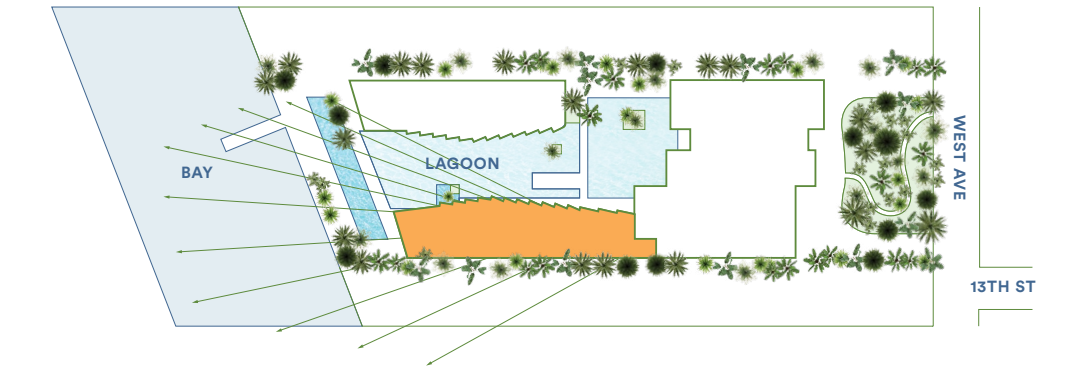

**MONAD  
TERRACE**  
SOUTH BEACH BAY  
BY ATELIERS JEAN NOUVEL

**7F**

TOTAL: 3642 SQ FT / 338 SQ M  
INTERIOR: 2712 SQ FT / 252 SQ M  
EXTERIOR: 930 SQ FT / 86 SQ M

3 BEDROOMS  
3.5 BATHS

**UNIQUE FEATURES**

- / Seamless indoor/outdoor experience
- / Unique sawtooth honeycomb façade
- / Framed views to Lagoon and Biscayne Bay
- / Curated climbing garden on South terrace for shade & privacy
- / West, North and South exposures
- / Bay view tub

**ARRIVAL & LANDSCAPE**

- / Porte-cochère drop-off
- / Lush landscape from arrival to bay designed by Ateliers Jean Nouvel
- / Central lagoon with sun deck, aquatic plants, and infinity edge
- / Concierge; 24-hour lobby attendant
- / Sun deck with 116-foot swimming pool and hot tub overlooking Biscayne Bay
- / Pool service
- / Full service valet parking
- / Café and juice bar
- / Lagoon fitness and wellness center
- / Residents' lounge
- / Bicycle and water sports storage
- / Dock access
- / Monad Terrace bicycles and paddle boards

BISCAYNE BAY

LAGOON

MIAMI BEACH