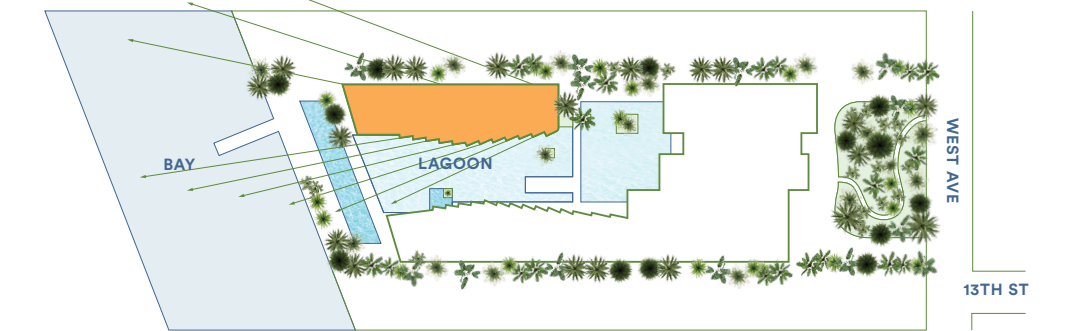

**MONAD
TERRACE**
SOUTH BEACH BAY
BY ATELIER JEAN NOUVEL

4A

TOTAL: 4809 SQ FT / 447 SQ M
INTERIOR: 3249 SQ FT / 302 SQ M
EXTERIOR: 1560 SQ FT / 145 SQ M

4 BEDROOMS
4.5 BATHS

UNIQUE FEATURES

- / Seamless indoor/outdoor experience
- / Unique sawtooth honeycomb façade
- / Framed views to Lagoon and Biscayne Bay
- / Curated climbing garden on North terrace for shade & privacy
- / East, West, North and South exposures
- / Light-filled open floor plan
- / Bay view tub in master and second bath
- / Boutique living experience
- / Wet bar

ARRIVAL & LANDSCAPE

- / Porte-cochère drop-off
- / Lush landscape from arrival to bay designed by Ateliers Jean Nouvel
- / Central lagoon with sun deck, aquatic plants, and infinity edge
- / Concierge; 24-hour lobby attendant
- / Sun deck with 116-foot swimming pool and hot tub overlooking Biscayne Bay
- / Pool service
- / Full service valet parking
- / Café and juice bar
- / Lagoon fitness and wellness center
- / Residents' lounge
- / Bicycle and water sports storage
- / Dock access
- / Monad Terrace bicycles and paddle boards

BISCAYNE BAY

MIAMI BEACH

LAGOON