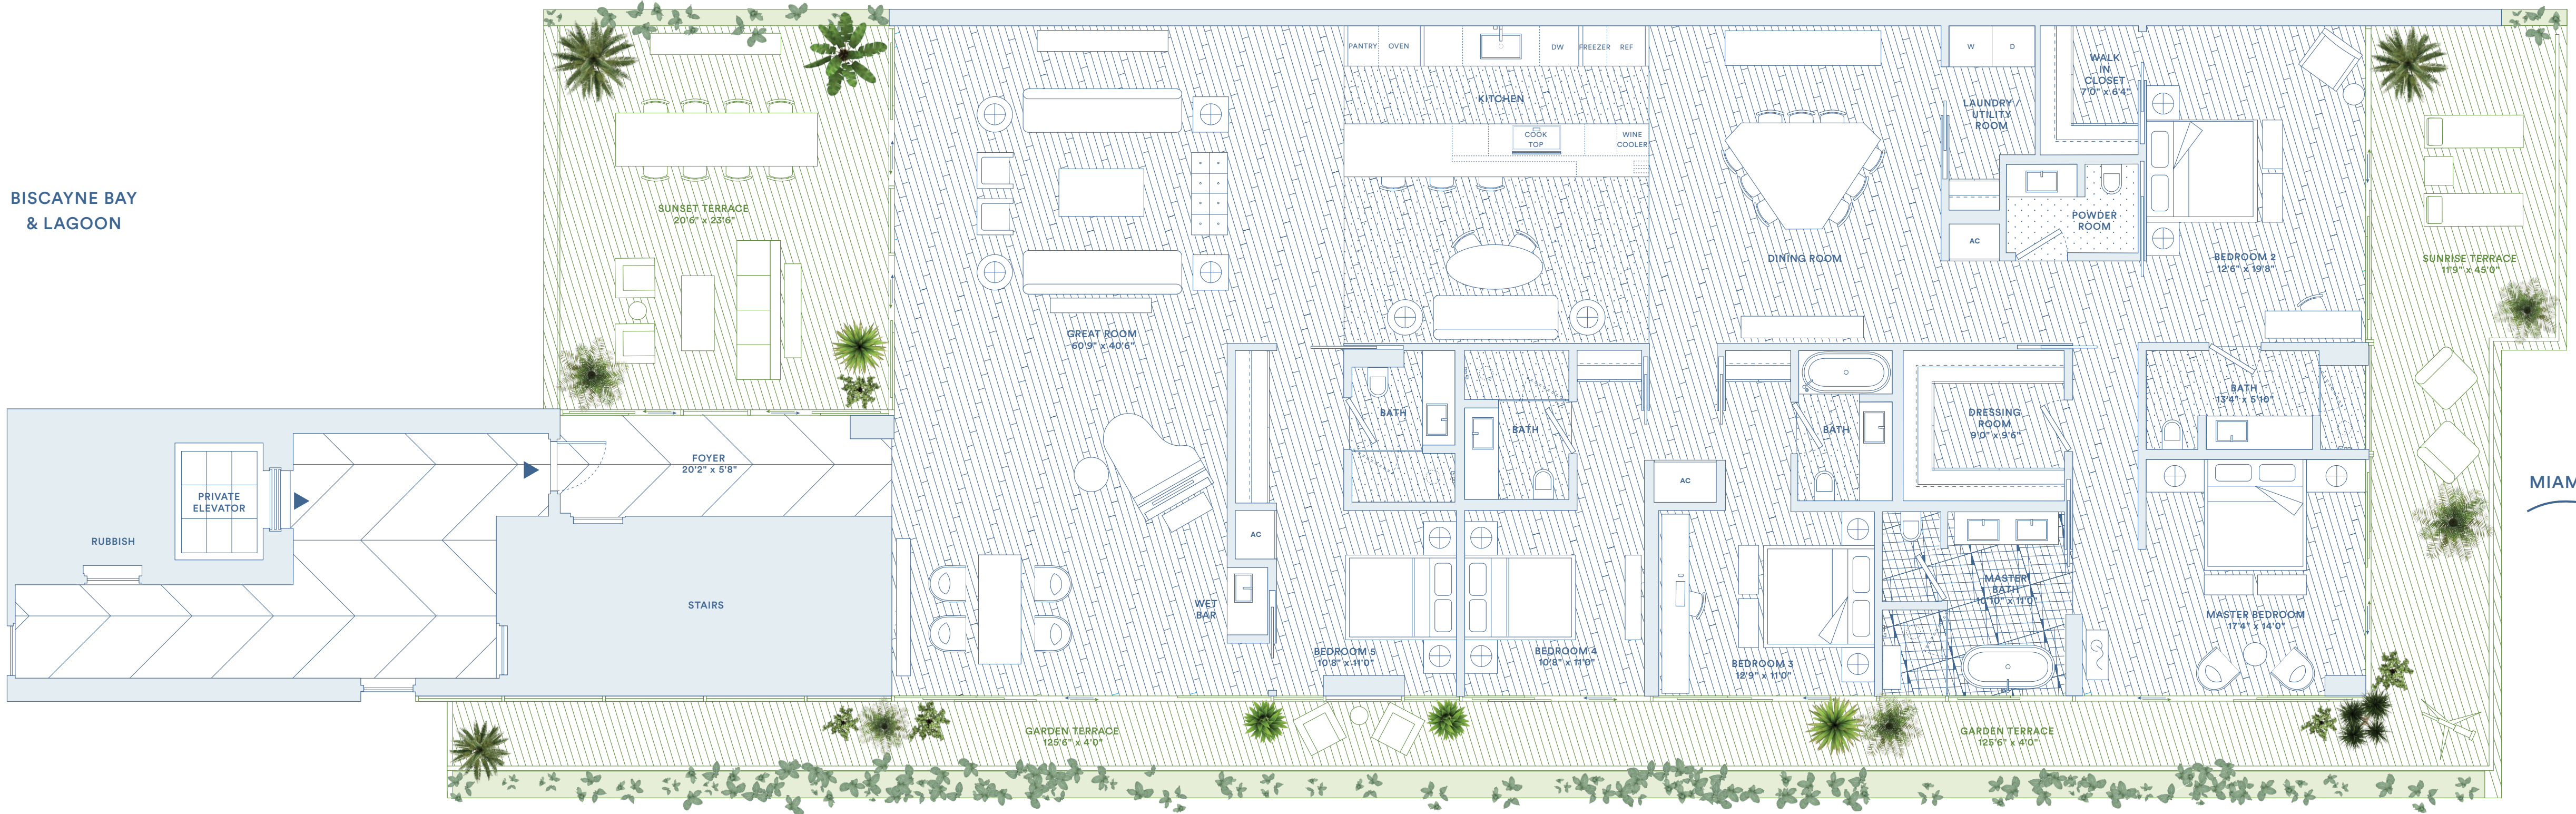

BISCAYNE BAY
& LAGOON