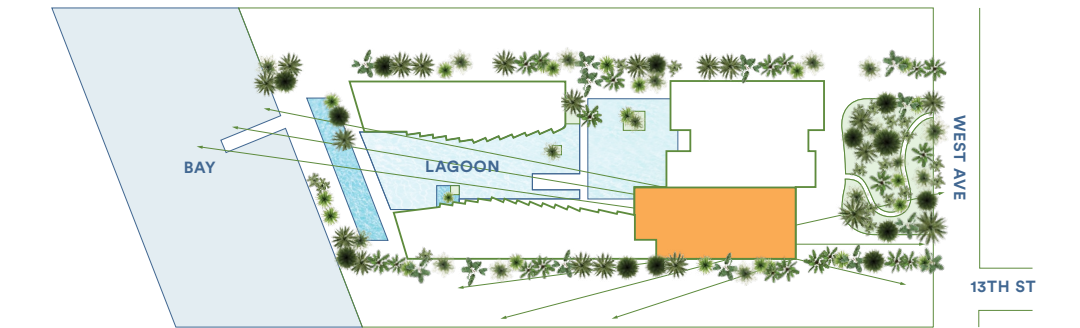

FEATURES

- / 10-foot ceilings
- / Floor-to-ceiling sliding doors opening up to 5 feet
- / Custom wood floors throughout
- / Private elevator access with direct access from garage
- / Black Zeus marble and black mirrored entry
- / Custom flush doors
- / Sculptural cantilevered marble island in Calacatta Gold
- / Kitchens designed by Jean Nouvel with custom mirrored honeycomb glass cabinets and brushed bronze accents
- / Kitchens with custom wood canopy and Calacatta Gold floor
- / Fully integrated Gaggenau appliances
- / Custom marble wine rack
- / Integrated wine cooler
- / Master baths with Calacatta Gold and Zeus marble marquetry flooring, custom floating wood vanity with Calacatta Gold counter, slab walls, and concealed medicine cabinet
- / Freestanding Ago soaking tub by Antonio Lupi
- / Steam shower in master bath
- / Vola fixtures
- / Secondary baths feature Sugar Gold stone floors and a Sugar Gold vanity
- / Powder room features Verti Capri stone