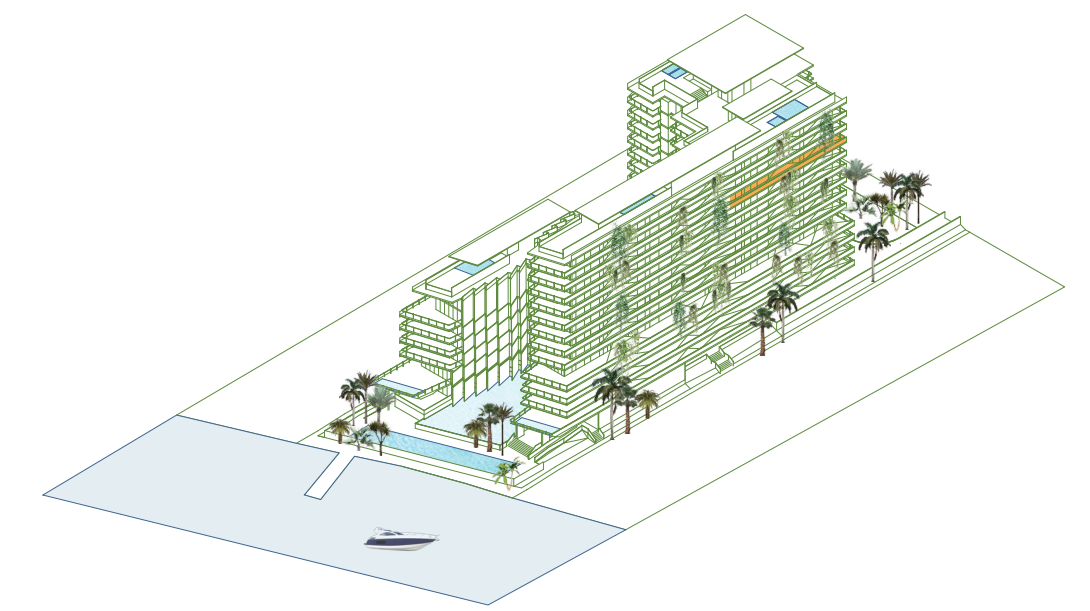

**MONAD  
TERRACE**  
SOUTH BEACH BAY  
BY ATELIERS JEAN NOUVEL

## ARRIVAL & LANDSCAPE

- / Porte-cochère drop-off
- / Lush landscape from arrival to bay designed by Ateliers Jean Nouvel
- / Central lagoon with sun deck, aquatic plants, and infinity edge
- / Concierge; 24-hour lobby attendant
- / Sun deck with 116-foot swimming pool and hot tub overlooking Biscayne Bay
- / Pool service
- / Full service valet parking
- / Café and juice bar
- / Lagoon fitness and wellness center
- / Residents' lounge
- / Bicycle and water sports storage
- / Dock access
- / Monad Terrace bicycles and paddle boards